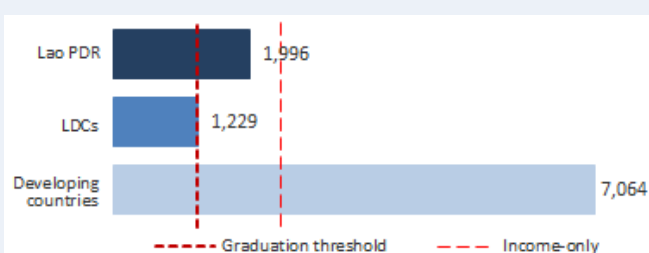

### Gross national income (GNI) per capita\*

Value: \$1,996

#### Thresholds

Inclusion: \$1,025 or below

Graduation: \$1,230 or above

Income-only: \$2,460 or above