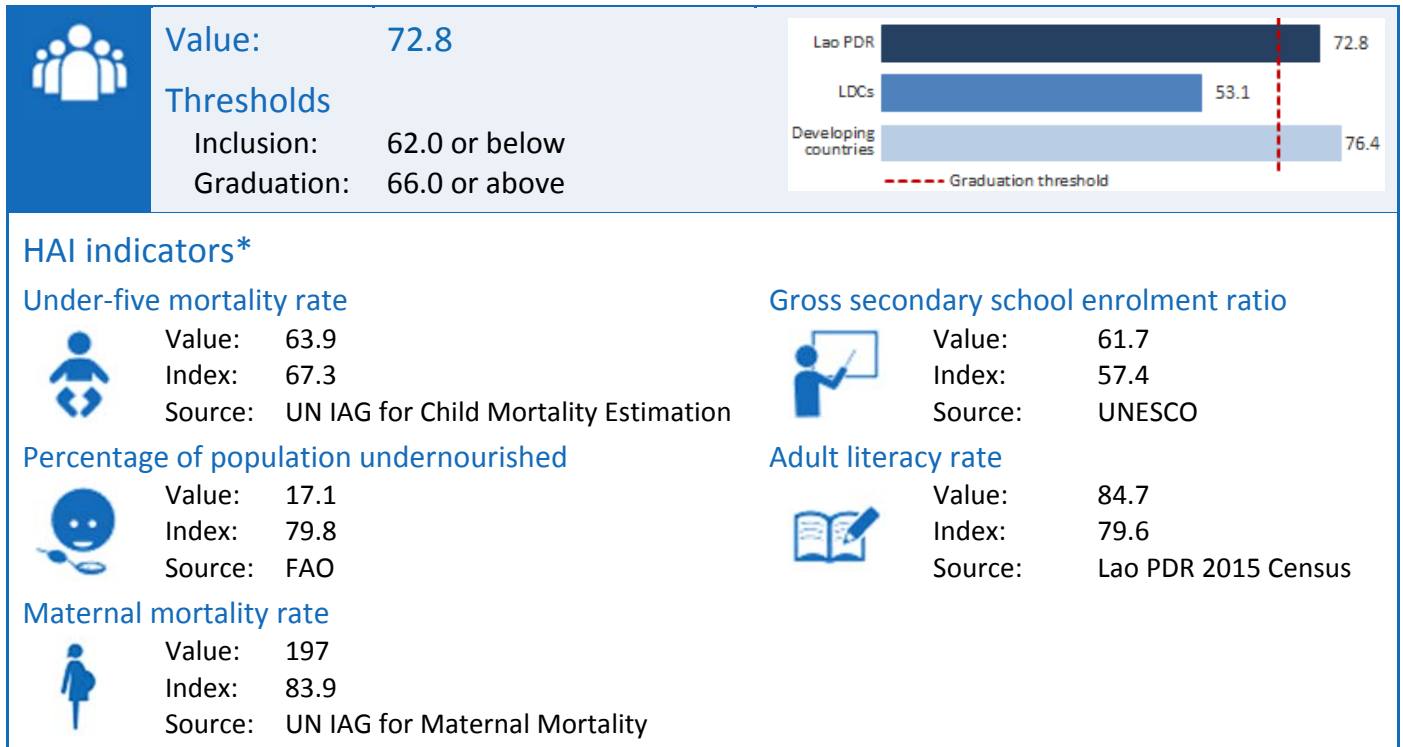

#### Thresholds

Inclusion: \$1,025 or below

Graduation: \$1,230 or above

Income-only: \$2,460 or above

## Human assets index (HAI)\*